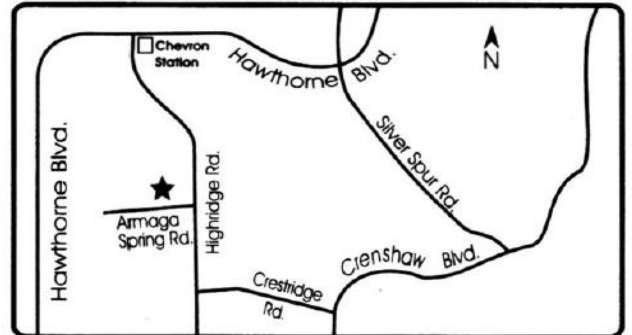

基督教橄欖山路德會

Mount Olive Lutheran Church

邀請您

參加主日崇拜一同來敬拜讚美

英文主日崇拜： 上午 9:30

交誼時間： 上午 10:30

中文主日崇拜： 上午 11:00

Pastor Craig Lee Molitoris 李貴祥牧師

中文堂聯絡人：Joyce Lee 310-544-4210 Lois Tai 310-377-0368

5975 Armaga Spring Road, Rancho Palos Verdes, CA 90275

We are located one block off Highridge Road between Hawthorne Blvd and Crestridge Road

310-377-8541 <http://www.MtOliveRPV.com>